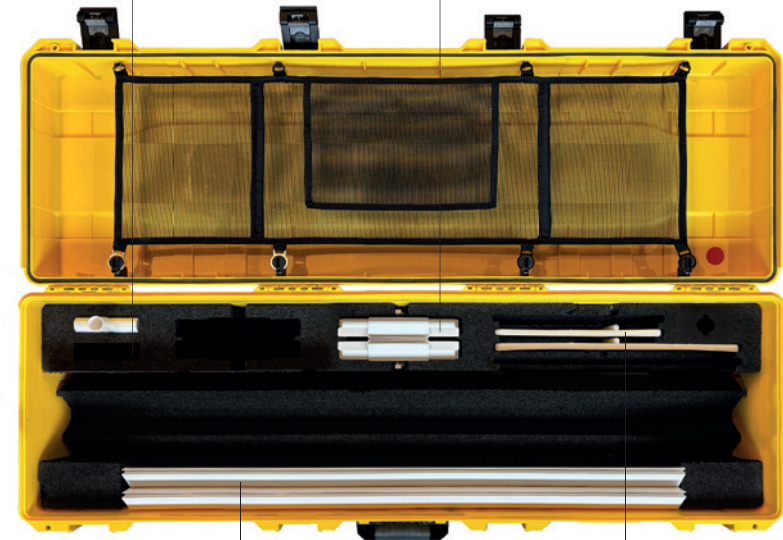

156009

GO LIGHTBOX 200x250

PIXLIP®

2× PROFIL 1150
2× PROFILE 1150

2× PROFIL1150 + NETZGERÄT
2× PROFILE 1150 + POWER SUPPLY

2× LED PROFIL 900
2× LED PROFILE 900

2× STREBENHALTER
2× STRUT HOLDER

2× FUSSPLATTE EINSEITIG
2× BASE PLATE SINGLE SIDED

2× FUSSPLATTE MITTIG
2× BASE PLATE MID

1× STREBENKREUZVERBINDER*
1× STRUT CROSS CONNECTOR*

2× STREBENHALTER
2× STRUT HOLDER

4× ECKVERBINDER
4× CORNER CONNECTORS

2× GO STREBE 977mm
2× GO STRUT 977mm

2× GO CLICK STREBE
2× GO CLICK STRUT

ACCESORY

1× GO KABEL SET 185-200
1× GO CABLE SET 185-200

1× VERBINDERSET
1× CONNECTOR SET

2× LED PROFIL 900
2× LED PROFILE 900

1× FUSSPLATTE EINSEITIG
1× BASE PLATE SINGLE SIDED

1× FUSSPLATTE MITTIG
1× BASE PLATE MID

*Nicht noch einmal im Kabelset aufführen. Bitte nur an dem vorgesehenen Platz. | *Do not list again in the cable set. Please only include it in the designated place.

Kartons aus Darstellungsgründen außerhalb dargestellt, tatsächliche Position auf den Fußplatten. | Boxes shown outside for illustration purposes, actual position on the base plates.

Streben aus Darstellungsgründen außerhalb dargestellt, tatsächlich auf den Profilen positioniert. | Struts shown outside for illustration purposes, actually placed on the profiles.