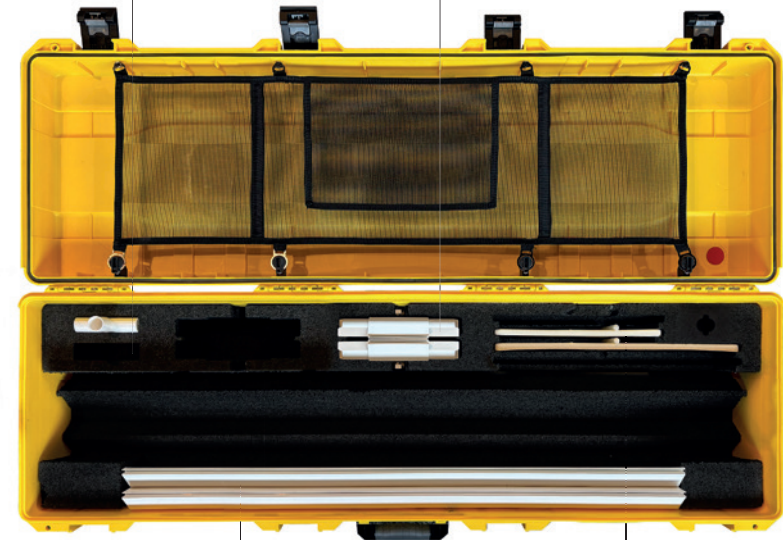

156015

GO LIGHTBOX 200x225

PIXLIP®

2× PROFIL 1025
2× PROFILE 1025

2× PROFIL 1025 + NETZGERÄT
2× PROFILE 1025 + POWER SUPPLY

2× LED PROFIL 900
2× LED PROFILE 900

2× STREBENHALTER
2× STRUT HOLDER

2× FUSSPLATTE EINSEITIG
2× BASE PLATE SINGLE SIDED

2× FUSSPLATTE MITTIG
2× BASE PLATE MID

1× STREBENKREUZVERBINDER*
1× STRUT CROSS CONNECTOR*

2× STREBENHALTER
2× STRUT HOLDER

4× ECKVERBINDER
4× CORNER CONNECTORS

2× GO STREBE 977mm
2× GO STRUT 977mm

2× GO STREBE 1101mm
2× GO STRUT 1101mm

ACCESSORY

1× GO KABEL SET 185-200
1× GO CABLE SET 185-200

1× VERBINDERSET
1× CONNECTOR SET

2× LED PROFIL 900
2× LED PROFILE 900

1× FUSSPLATTE EINSEITIG
1× BASE PLATE SINGLE SIDED

1× FUSSPLATTE MITTIG
1× BASE PLATE MID

*Nicht noch einmal im Kabelset aufführen. Bitte nur an dem vorgesehenen Platz. | * Do not list again in the cable set. Please only include it in the designated place.

Kartons aus Darstellungsgründen außerhalb dargestellt, tatsächliche Position auf den Fußplatten. | Boxes shown outside for illustration purposes, actual position on the base plates.

Streben aus Darstellungsgründen außerhalb dargestellt, tatsächlich auf den Profilen positioniert. | Struts shown outside for illustration purposes, actually placed on the profiles.