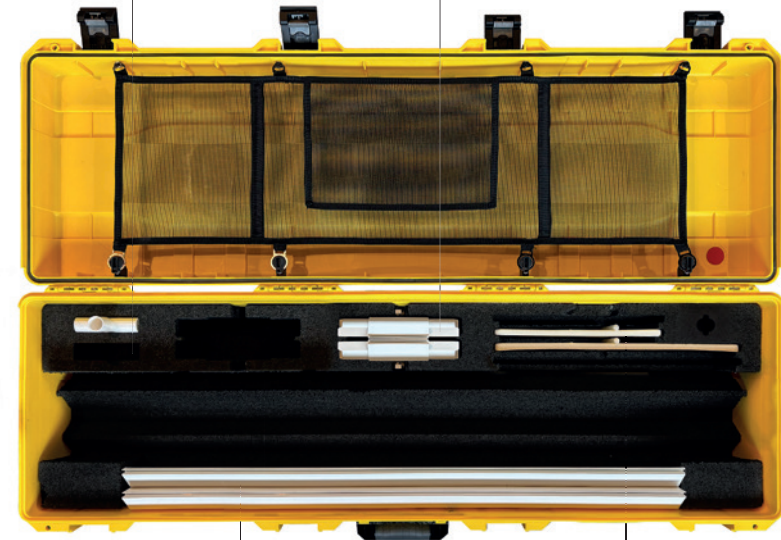

156006

GO LIGHTBOX 200x200

PIXLIP®

2× PROFIL 900
2× PROFILE 900

2× PROFIL 900 + NETZGERÄT
2× PROFILE 900 + POWER SUPPLY

2× LED PROFIL 900
2× LED PROFILE 900

2× STREBENHALTER
2× STRUT HOLDER

2× FUSSPLATTE EINSEITIG
2× BASE PLATE SINGLE SIDED

2× FUSSPLATTE MITTIG
2× BASE PLATE MID

1× STREBENKREUZVERBINDER*
1× STRUT CROSS CONNECTOR*

2× STREBENHALTER
2× STRUT HOLDER

4× ECKVERBINDER
4× CORNER CONNECTORS

4× GO STREBE 977mm
4× GO STRUT 977mm

ACCESSORY

1× GO KABEL SET 185-200
1× GO CABLE SET 185-200

1× VERBINDERSET
1× CONNECTOR SET

2× LED PROFIL 900
2× LED PROFILE 900

1× FUSSPLATTE EINSEITIG
1× BASE PLATE SINGLE SIDED

1× FUSSPLATTE MITTIG
1× BASE PLATE MID

*Nicht noch einmal im Kabelset aufführen. Bitte nur an dem vorgesehenen Platz. | *Do not list again in the cable set. Please only include it in the designated place.

Kartons aus Darstellungsgründen außerhalb dargestellt, tatsächliche Position auf den Fußplatten. | Boxes shown outside for illustration purposes, actual position on the base plates.

Streben aus Darstellungsgründen außerhalb dargestellt, tatsächlich auf den Profilen positioniert. | Struts shown outside for illustration purposes, actually placed on the profiles.