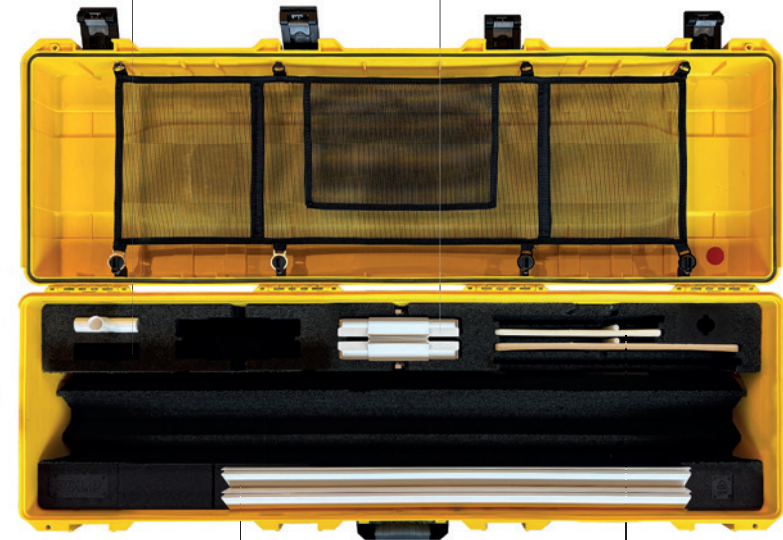

156023

GO LIGHTBOX 185x250

PIXLIP®

2× PROFIL 1150
2× PROFILE 1150

2× PROFIL 1150 + NETZGERÄT
2× PROFILE 1150 + POWER SUPPLY

2× LED PROFIL 900
2× LED PROFILE 900

2× STREBENHALTER
2× STRUT HOLDER

2× FUSSPLATTE EINSEITIG
2× BASE PLATE SINGLE SIDED

2× FUSSPLATTE MITTIG
2× BASE PLATE MID

1× STREBENKREUZVERBINDER*
1× STRUT CROSS CONNECTOR*

2× STREBENHALTER
2× STRUT HOLDER

1× GO STREBE 827mm
1× GO STRUT 827mm

1× GO STREBE 977mm
1× GO STRUT 977mm

2× GO CLICK STREBE
2× GO CLICK STRUT

ACCESSORY

1× GO KABEL SET 185-200
1× GO CABLE SET 185-200

1× VERBINDERSET
1× CONNECTOR SET

4× ECKVERBINDER
4× CORNER CONNECTORS

2× LED PROFIL 750
2× LED PROFILE 750

1× FUSSPLATTE EINSEITIG
1× BASE PLATE SINGLE SIDED

1× FUSSPLATTE MITTIG
1× BASE PLATE MID

*Nicht noch einmal im Kabelset aufführen. Bitte nur an dem vorgesehenen Platz. | * Do not list again in the cable set. Please only include it in the designated place.

Kartons aus Darstellungsgründen außerhalb dargestellt, tatsächliche Position auf den Fußplatten. | Boxes shown outside for illustration purposes, actual position on the base plates.

Streben aus Darstellungsgründen außerhalb dargestellt, tatsächlich auf den Profilen positioniert. | Struts shown outside for illustration purposes, actually placed on the profiles.